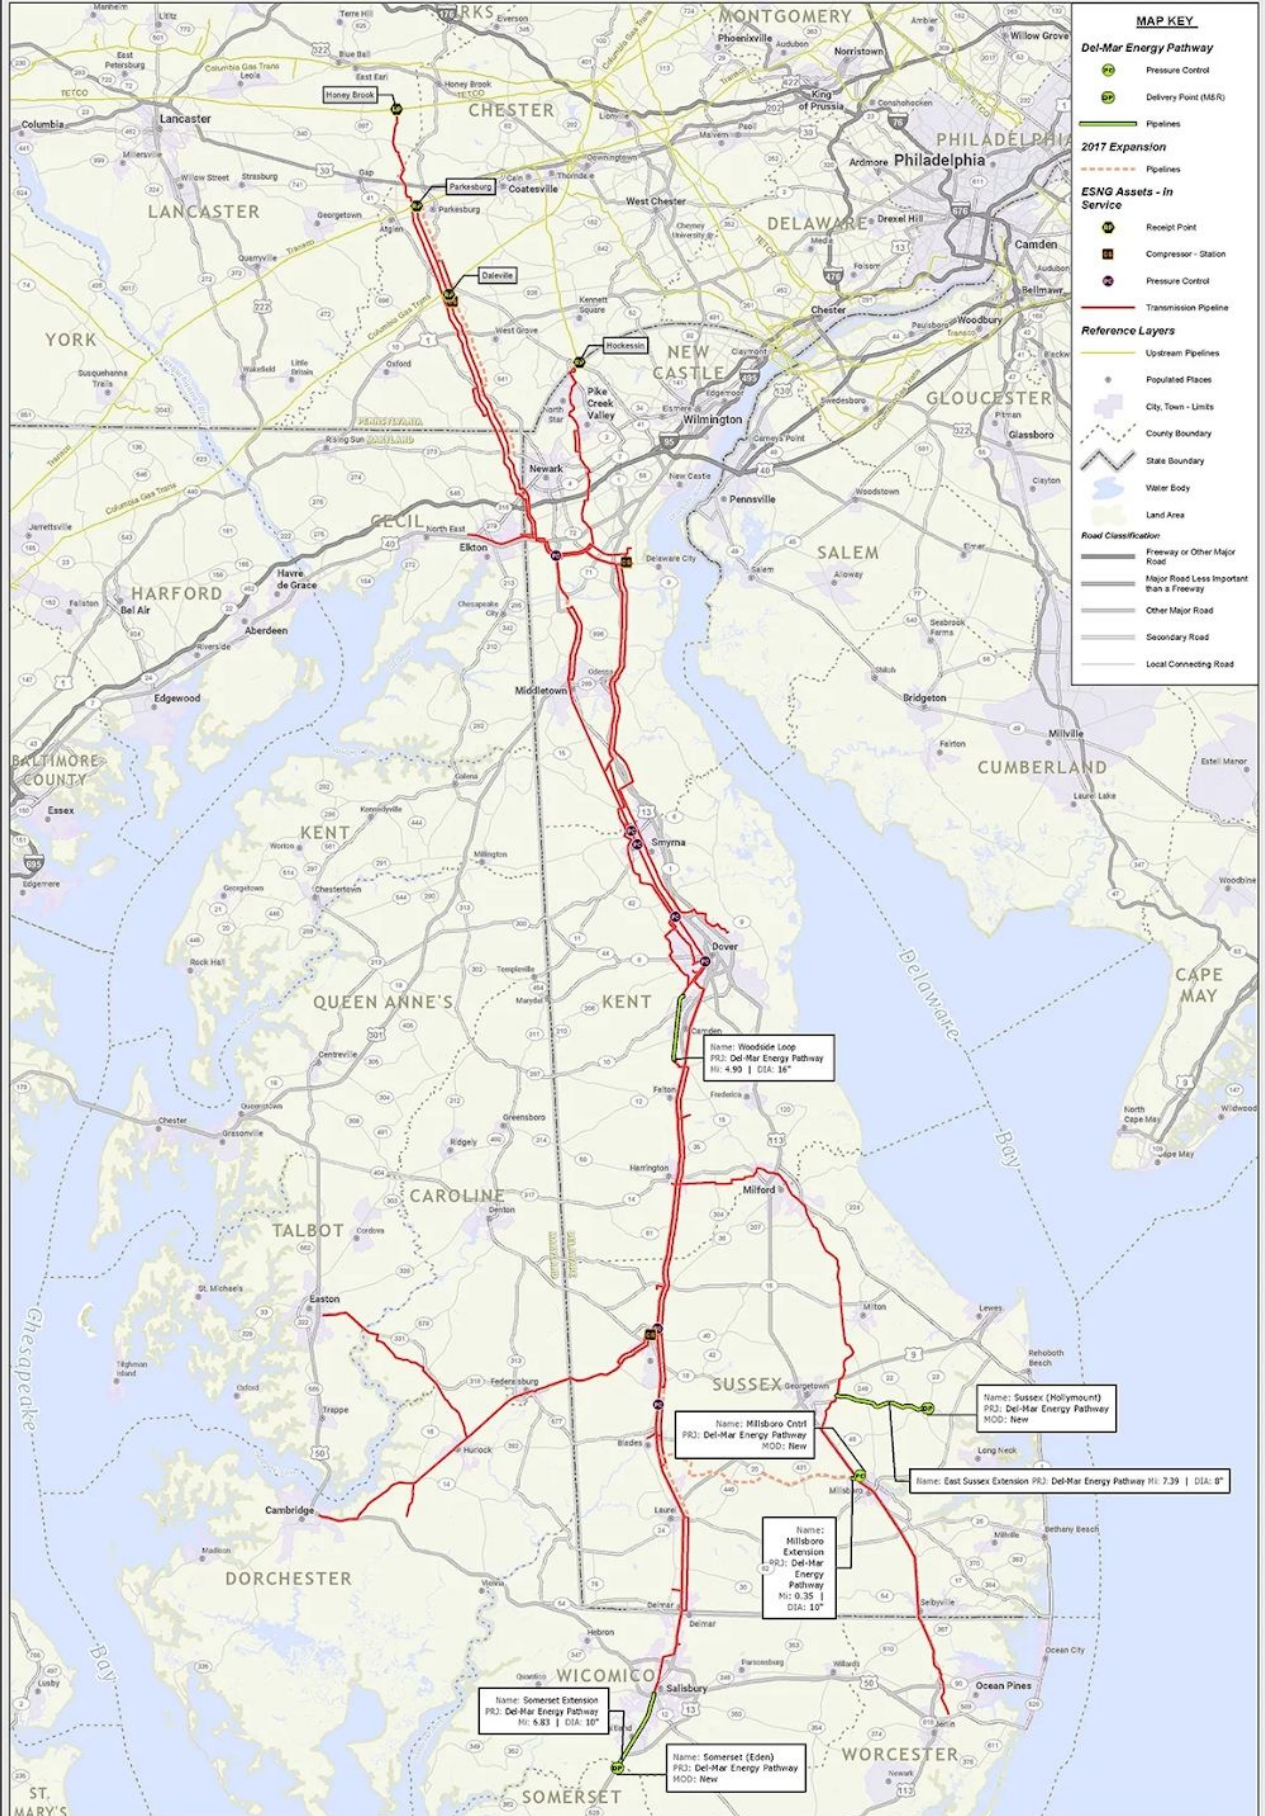

Del-Mar Energy Pathway

EASTERN SHORE NATURAL GAS

MAP KEY

Del-Mar Energy Pathway

- Pressure Control
- Delivery Point (MSR)
- Pipelines

2017 Expansion

- Pipelines

ESNG Assets - In Service

- Receipt Point
- Compressor - Station
- Pressure Control
- Transmission Pipeline

Reference Layers

- Upstream Pipelines
- Populated Places
- City, Town - Limits
- County Boundary
- State Boundary
- Water Body
- Land Area

Road Classification

- Freeway or Other Major Road
- Major Road Less Important than a Freeway
- Other Major Road
- Secondary Road
- Local Connecting Road